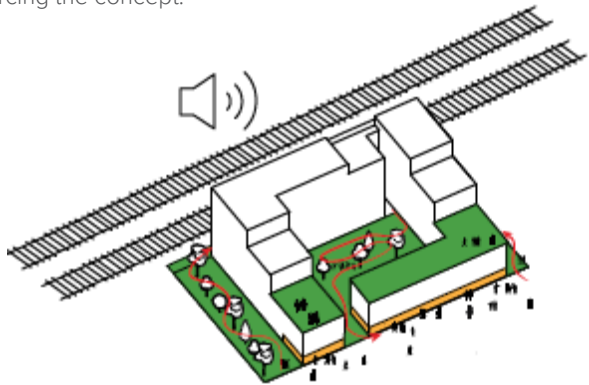

The first site to be developed is in Naratiweg, Amsterdam. The site is constrained by a busy railway to the north, where existing buildings remain to be refurbished. This hard edge makes it all the more important that a soft side is created and nature is brought into the heart of the development through a large internal courtyard, gently filtering out to the south.

The landscape prioritises the use of diverse plants to create a rich landscape connected by shared paths beneath mature, moisture-loving native trees. To the east and west large planted swales are proposed to defend the courtyard from flooding and flowering trees mark the

entrance to the site to the south. Within the courtyard, small to medium spring-flowering trees create an intimate ambience and a secret garden offers quiet respite, while flowering hedges frame movement routes. A band of mixed shade shrubs provides privacy to ground-floor flats.

The materials used reflect the scale of routes across the site, with generous concrete planks for the east-west public realm connection, to more intimate brick paving that moves into the courtyard, and the bonded gravel paving that defines the garden spaces. The palette is warm, with neutral tones reinforcing the concept.

Naritaweg massing diagram